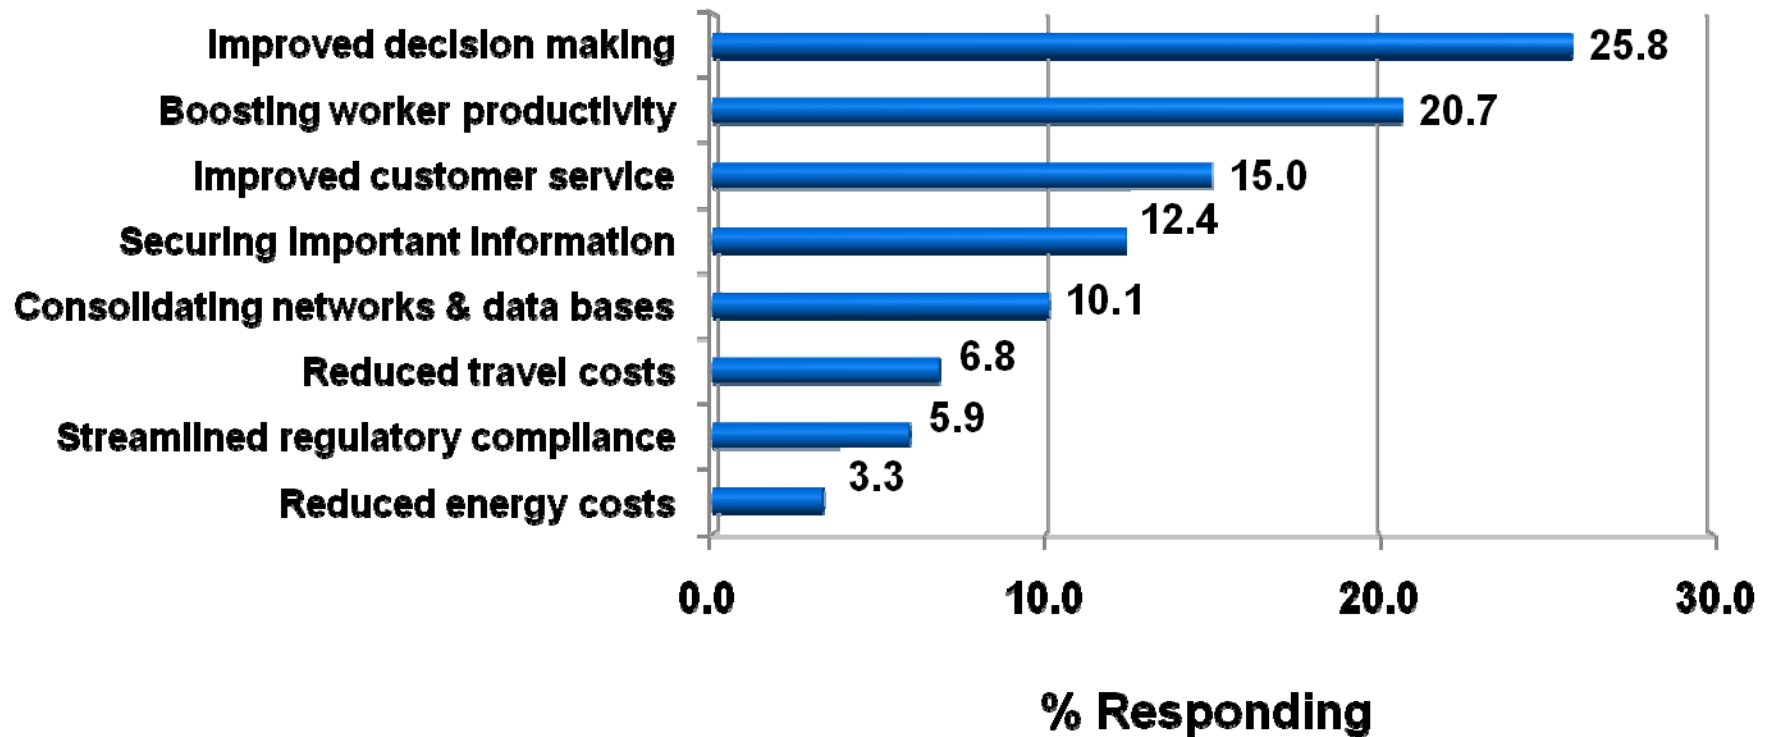

The authority on government business

The Future of IT: Perspectives from Business Leaders

Chris Dixon

Manager, State & Local Industry Analysis

INPUT

October 27, 2009

Best returns on investment?

Source: INPUT